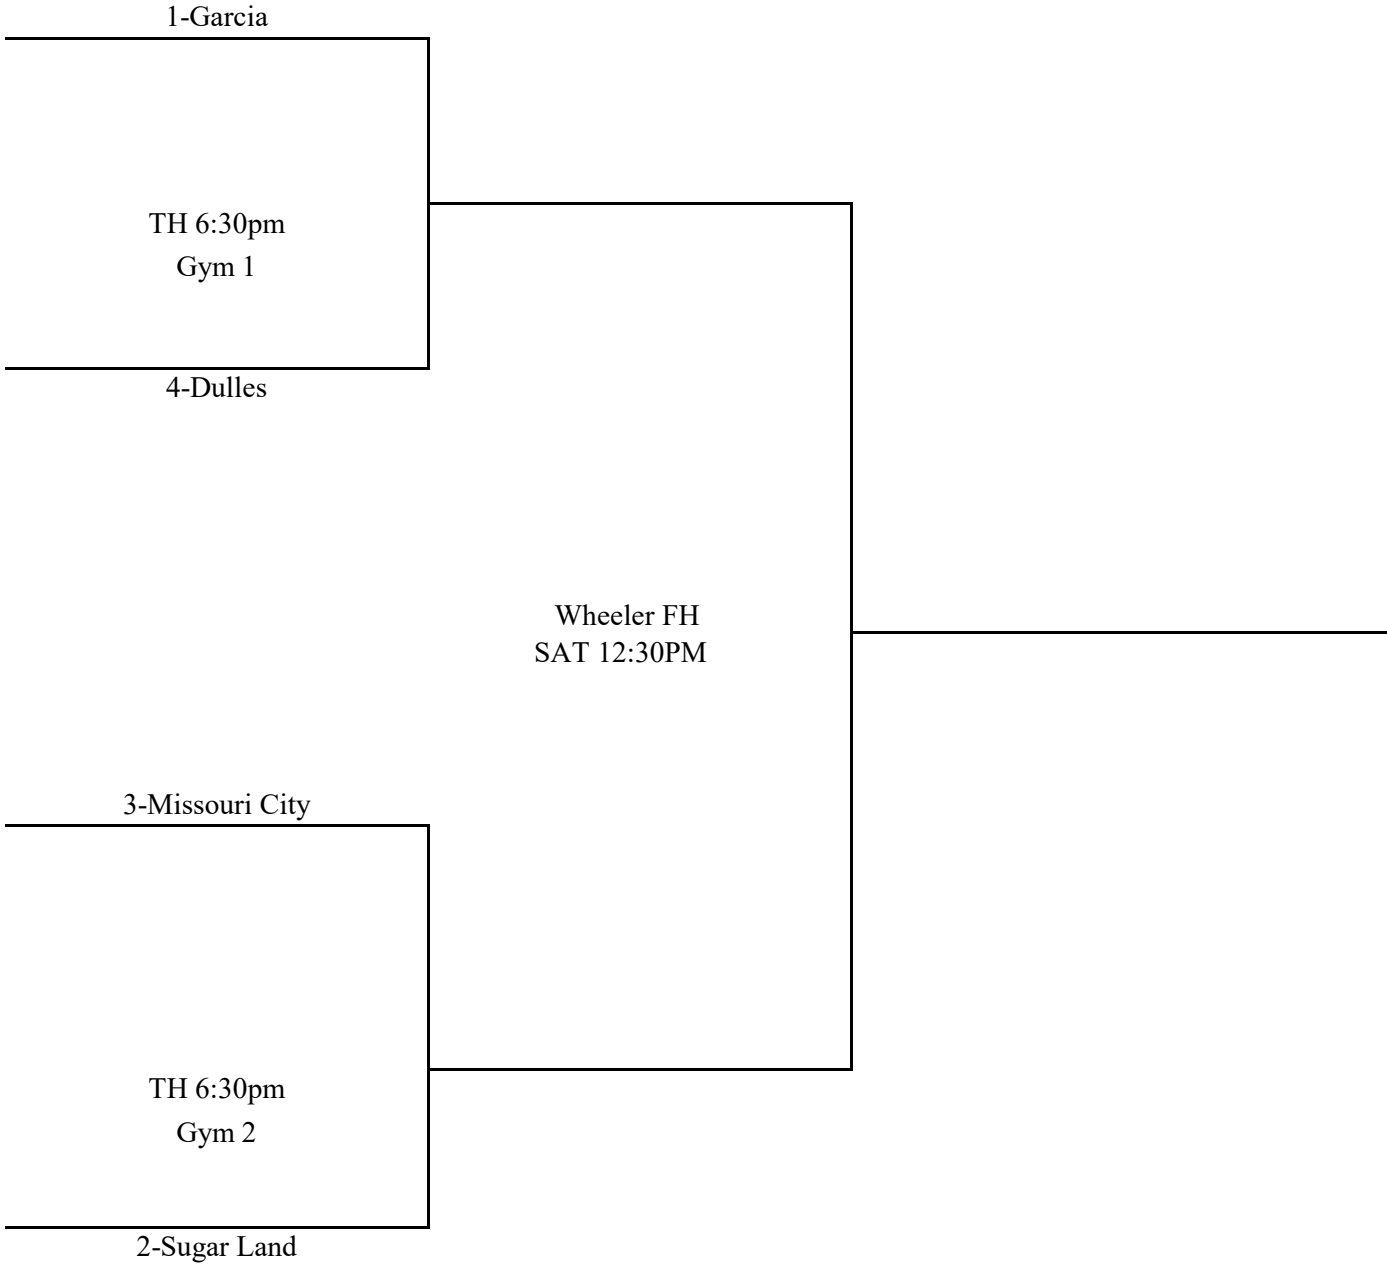

Playoff Host Sites-Girls BB
Thursday-Semifinals
7B - Dulles HS

Wheeler Division
Saturday-Finals
Wheeler FH

TOP OF BRACKET IS HOME
 BOTTOM OF BRACKET IS VISITOR

Playoff Host Sites-Girls BB
Thursday-Semifinals
7A - Dulles HS

Wheeler Division
Saturday-Finals
Wheeler FH

TOP OF BRACKET IS HOME
 BOTTOM OF BRACKET IS VISITOR

Not Confirmed!

4-Dulles

TH 6:30pm
 Gym 1

1-Sugar Land

Wheeler FH
 SAT 9:30am

3-Garcia

TH 6:30pm
 Gym 2

2-Lake Olympia

Playoff Host Sites-Girls BB
Thursday-Semifinals
8B - Garcia

Wheeler Division
Saturday-Finals
Wheeler FH

TOP OF BRACKET IS HOME
BOTTOM OF BRACKET IS VISITOR

Playoff Host Sites-Girls BB
Thursday-Semifinals
8A - Garcia

Wheeler Division
Saturday-Finals
Wheeler FH

TOP OF BRACKET IS HOME
 BOTTOM OF BRACKET IS VISITOR

Girls BB Playoff Schedule

Semifinals

Thursday Jan. 19th

SITE - Dulles HS		7B	7A
TH	Gym 1	5:00 PM	6:30 PM
TH	Gym 2	5:00 PM	6:30 PM