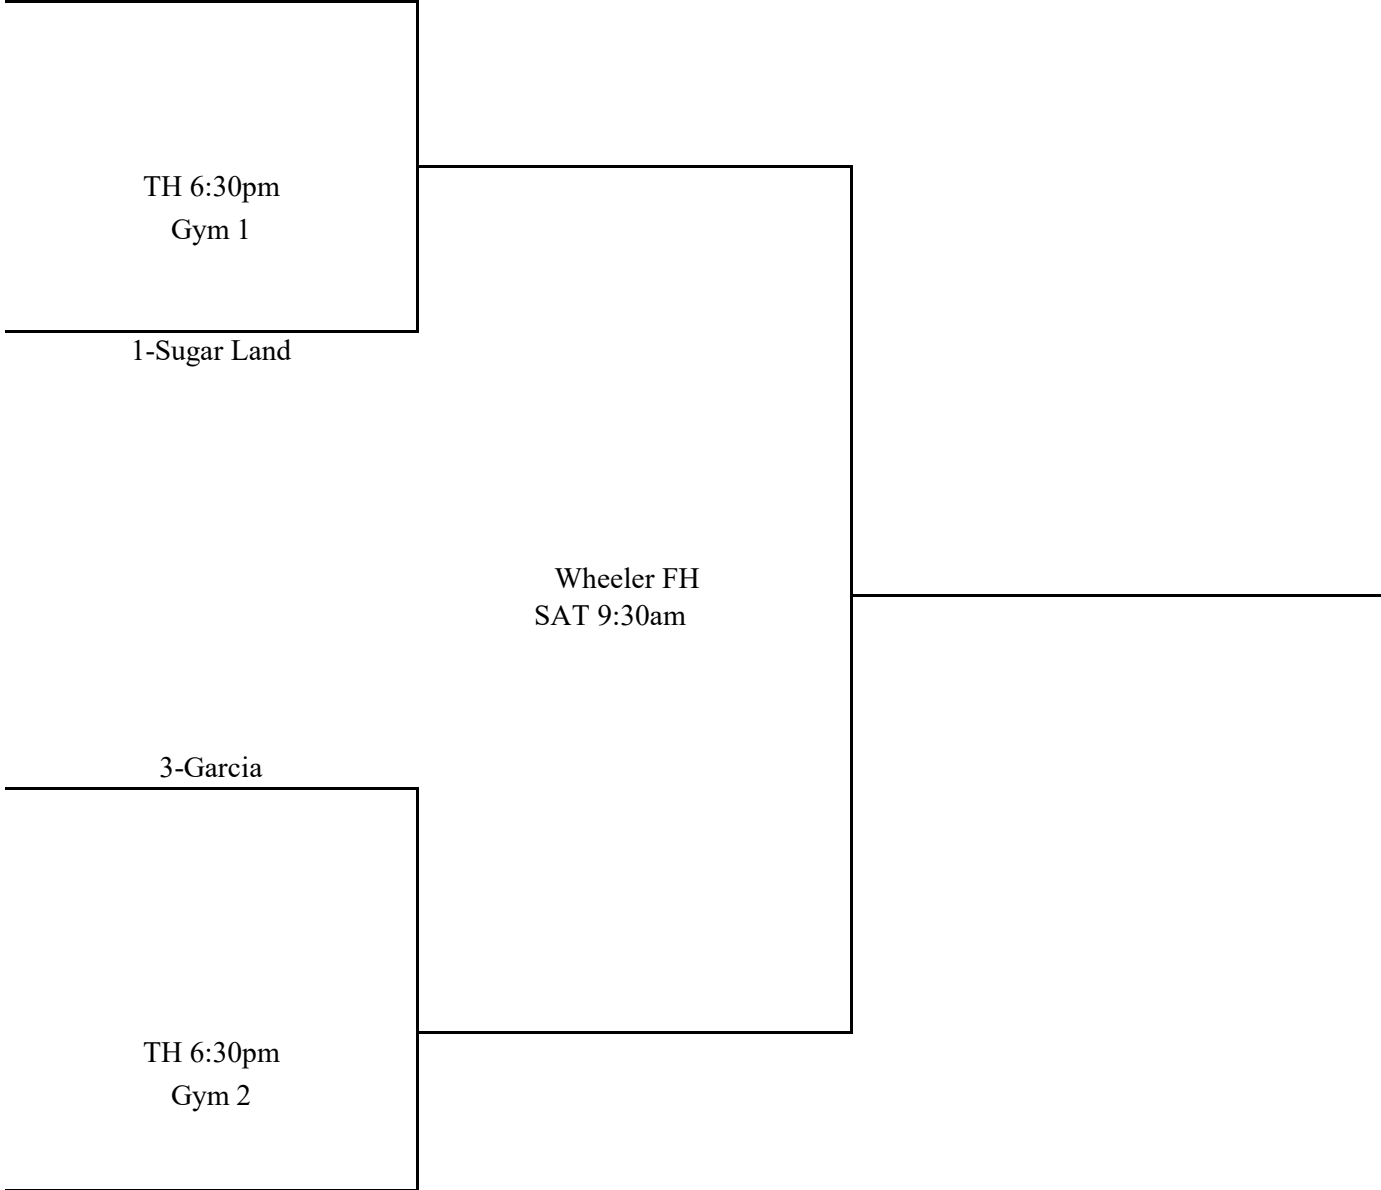

Playoff Host Sites-Girls BB
Thursday-Semifinals
7B - Dulles HS

Wheeler Division
Saturday-Finals
Wheeler FH

TOP OF BRACKET IS HOME
 BOTTOM OF BRACKET IS VISITOR

Playoff Host Sites-Girls BB
Thursday-Semifinals
7A - Dulles HS

Wheeler Division
Saturday-Finals
Wheeler FH

TOP OF BRACKET IS HOME
 BOTTOM OF BRACKET IS VISITOR

Not Confirmed!

4-Dulles

TH 6:30pm
 Gym 1

1-Sugar Land

Wheeler FH
 SAT 9:30am

3-Garcia

TH 6:30pm
 Gym 2

2-Lake Olympia

Playoff Host Sites-Girls BB
Thursday-Semifinals
8B - Garcia

Wheeler Division
Saturday-Finals
Wheeler FH

TOP OF BRACKET IS HOME
BOTTOM OF BRACKET IS VISITOR

Playoff Host Sites-Girls BB
Thursday-Semifinals
8A - Garcia

Wheeler Division
Saturday-Finals
Wheeler FH

TOP OF BRACKET IS HOME
 BOTTOM OF BRACKET IS VISITOR

Girls BB Playoff Schedule

Semifinals

Thursday Jan. 19th

SITE - Dulles HS		7B	7A
TH	Gym 1	5:00 PM	6:30 PM
TH	Gym 2	5:00 PM	6:30 PM